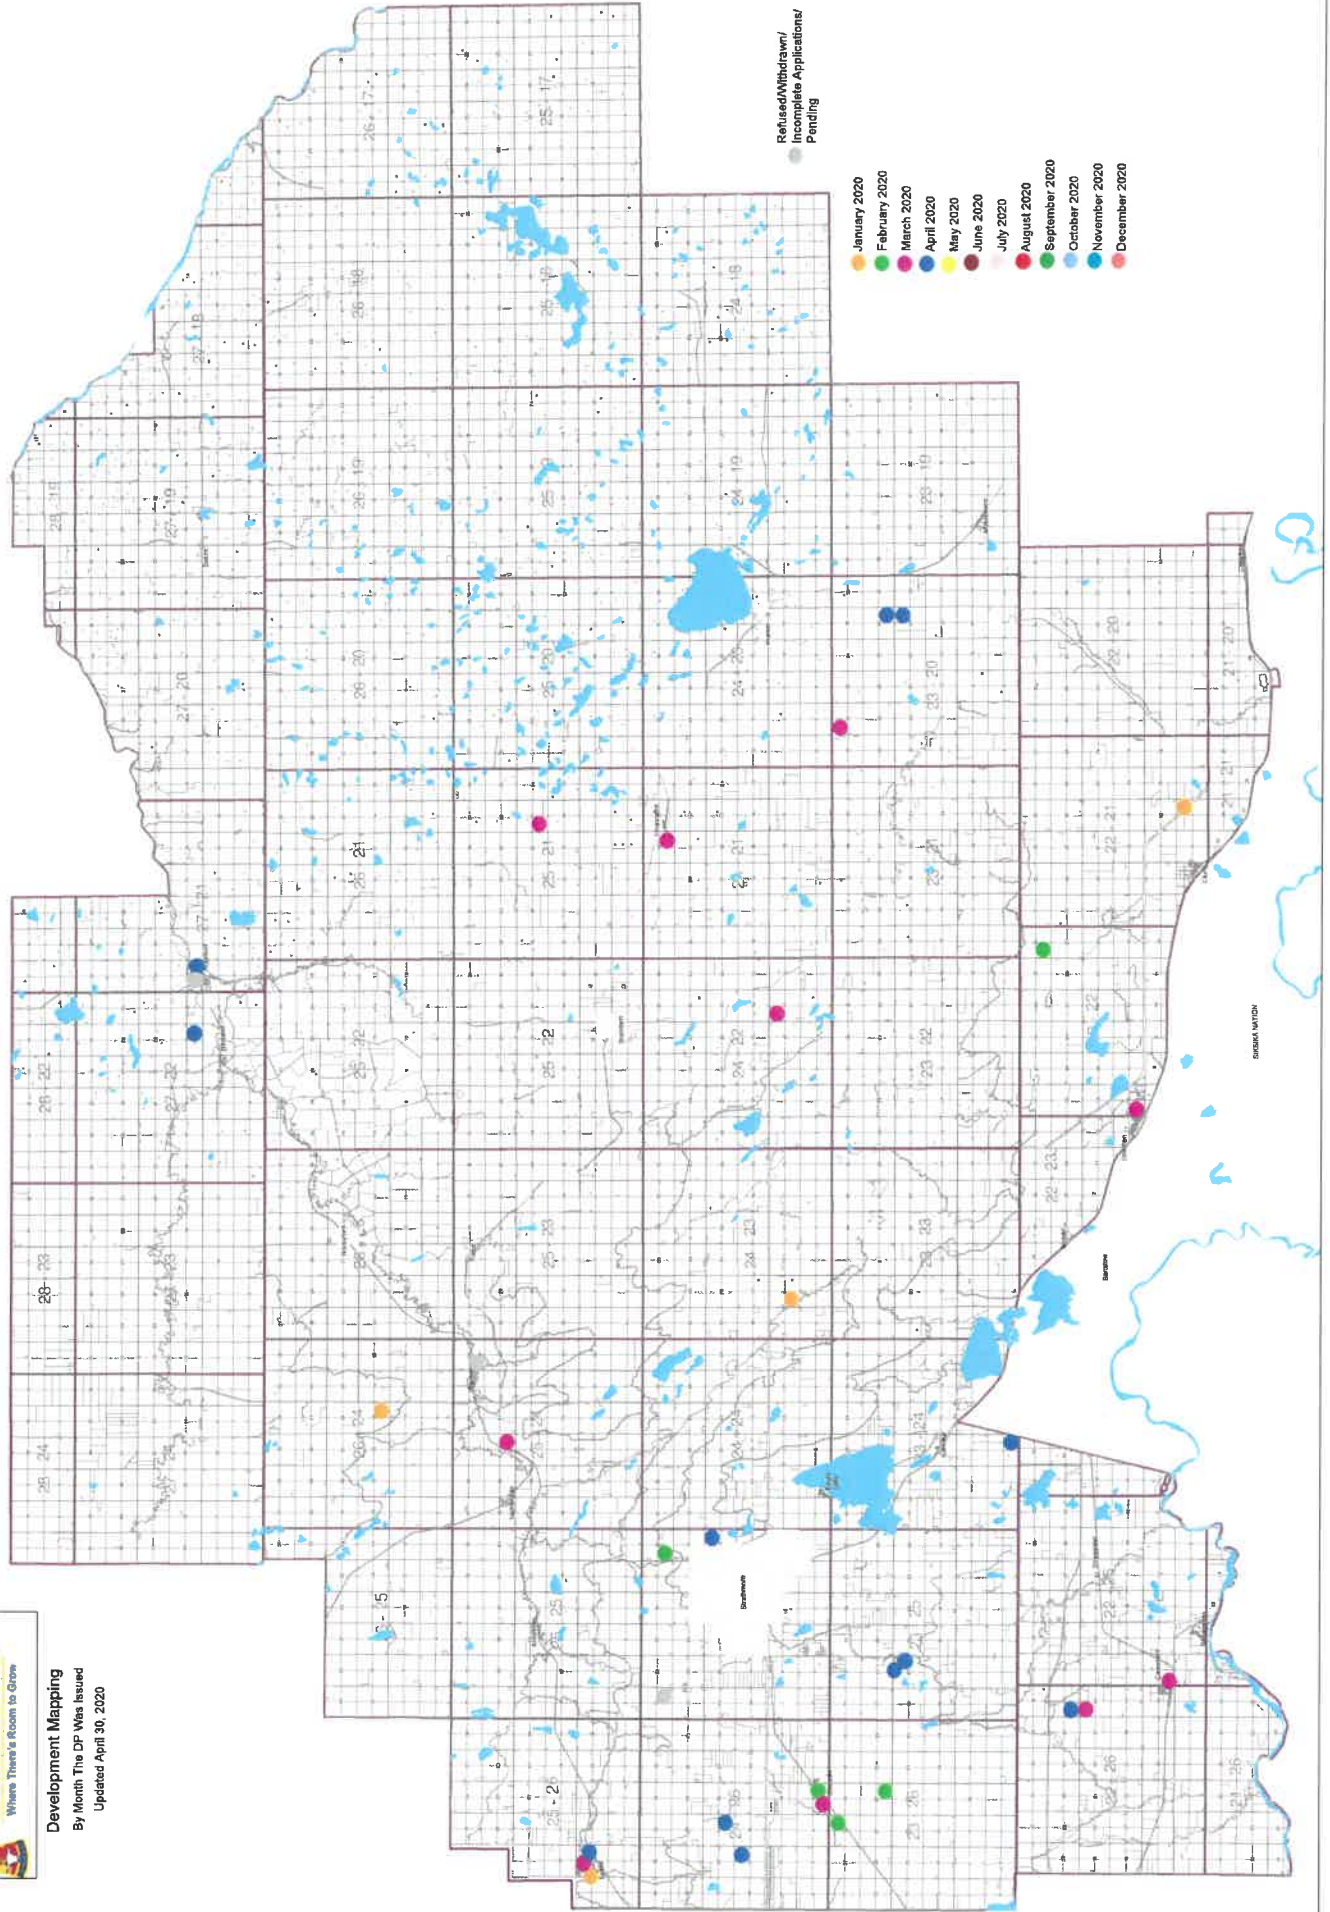

Development Mapping

By Month The DP Was Issued
Updated April 30, 2020

Development Mapping

By Type of Development Permit Issued

Updated April 30, 2020