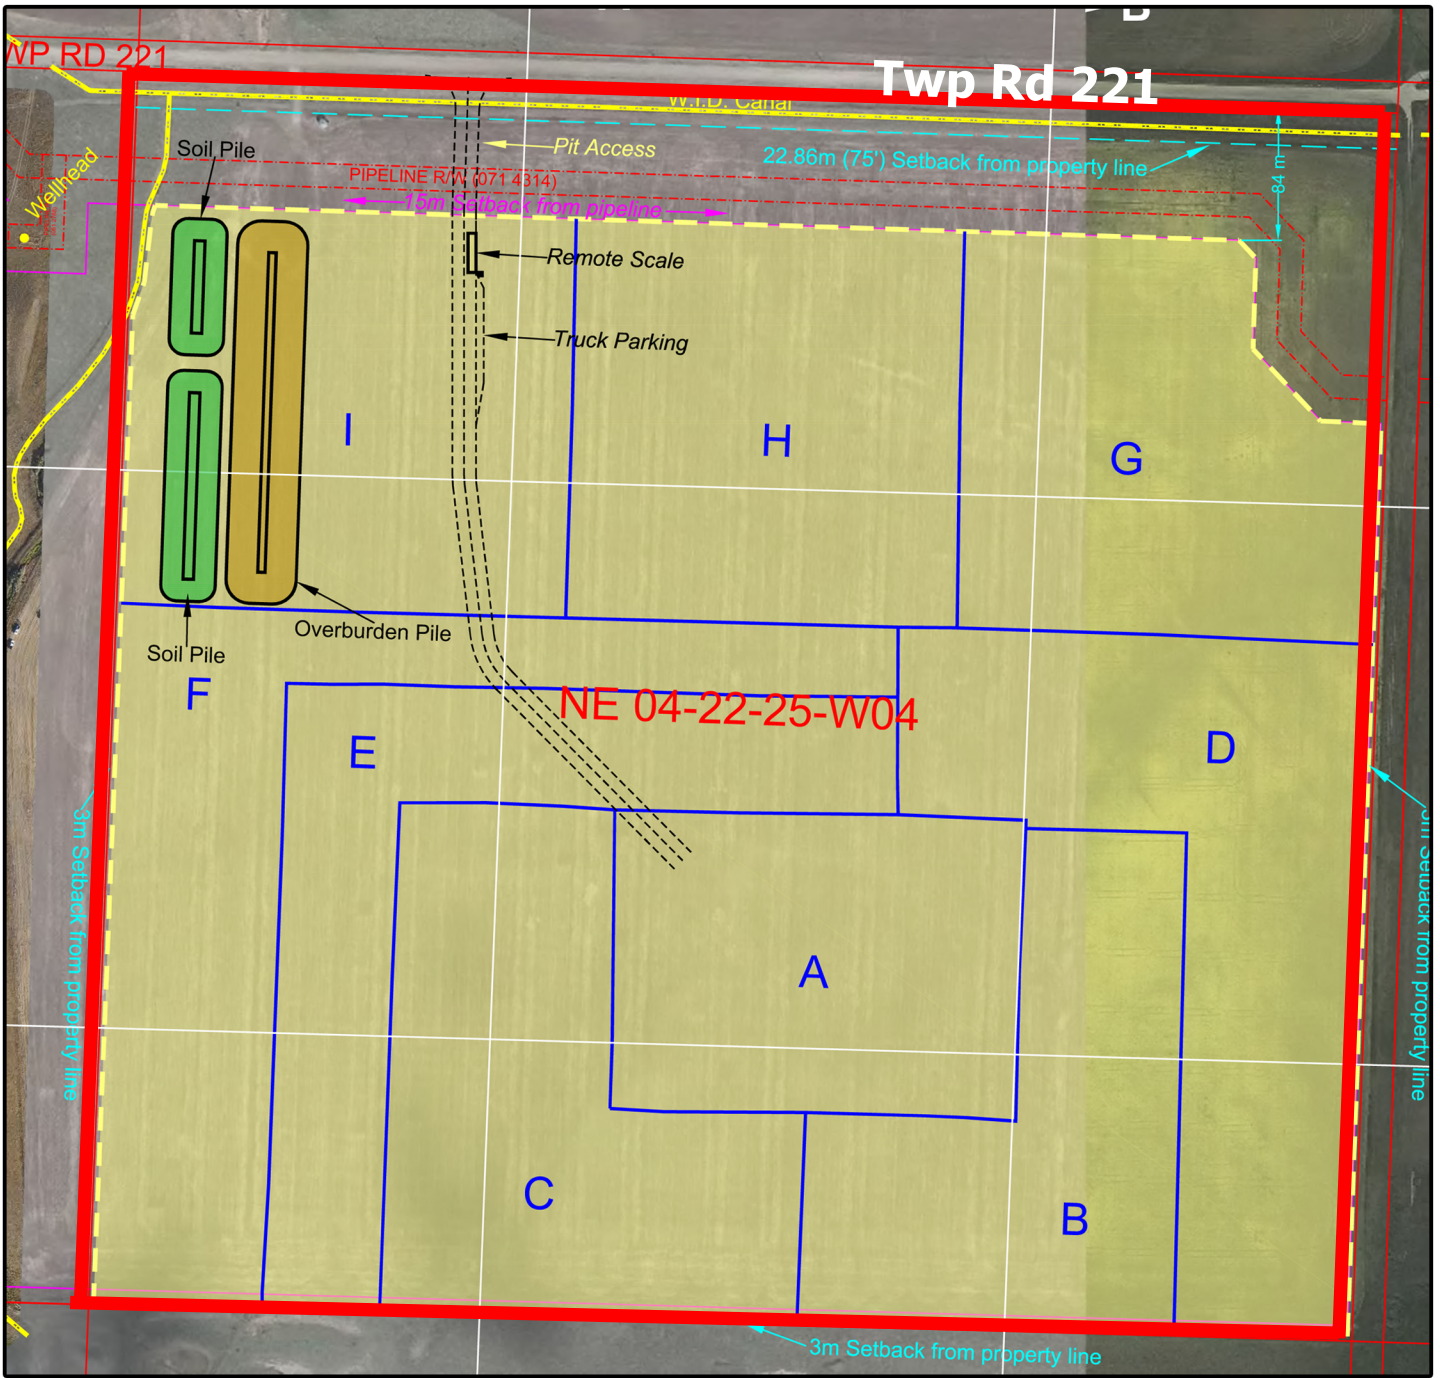

**NE-4-22-25-W4M**

DATE: MAY 13, 2020

FILE: LU2020-11

Kilometers

Legend

-  Proposed Redesignation
-  Road
-  Cadastre

Twp Rd 221

Note: Post processing of aerial photography may cause visual distortion.

**AIR PHOTO**

**NE-4-22-25-W4M**

DATE: MAY 13, 2020

FILE: LU2020-11

0 0.07 0.15 0.3 0.45 0.6

Kilometers

**Proposed Redesignation**

## TENTATIVE PHASING PLAN