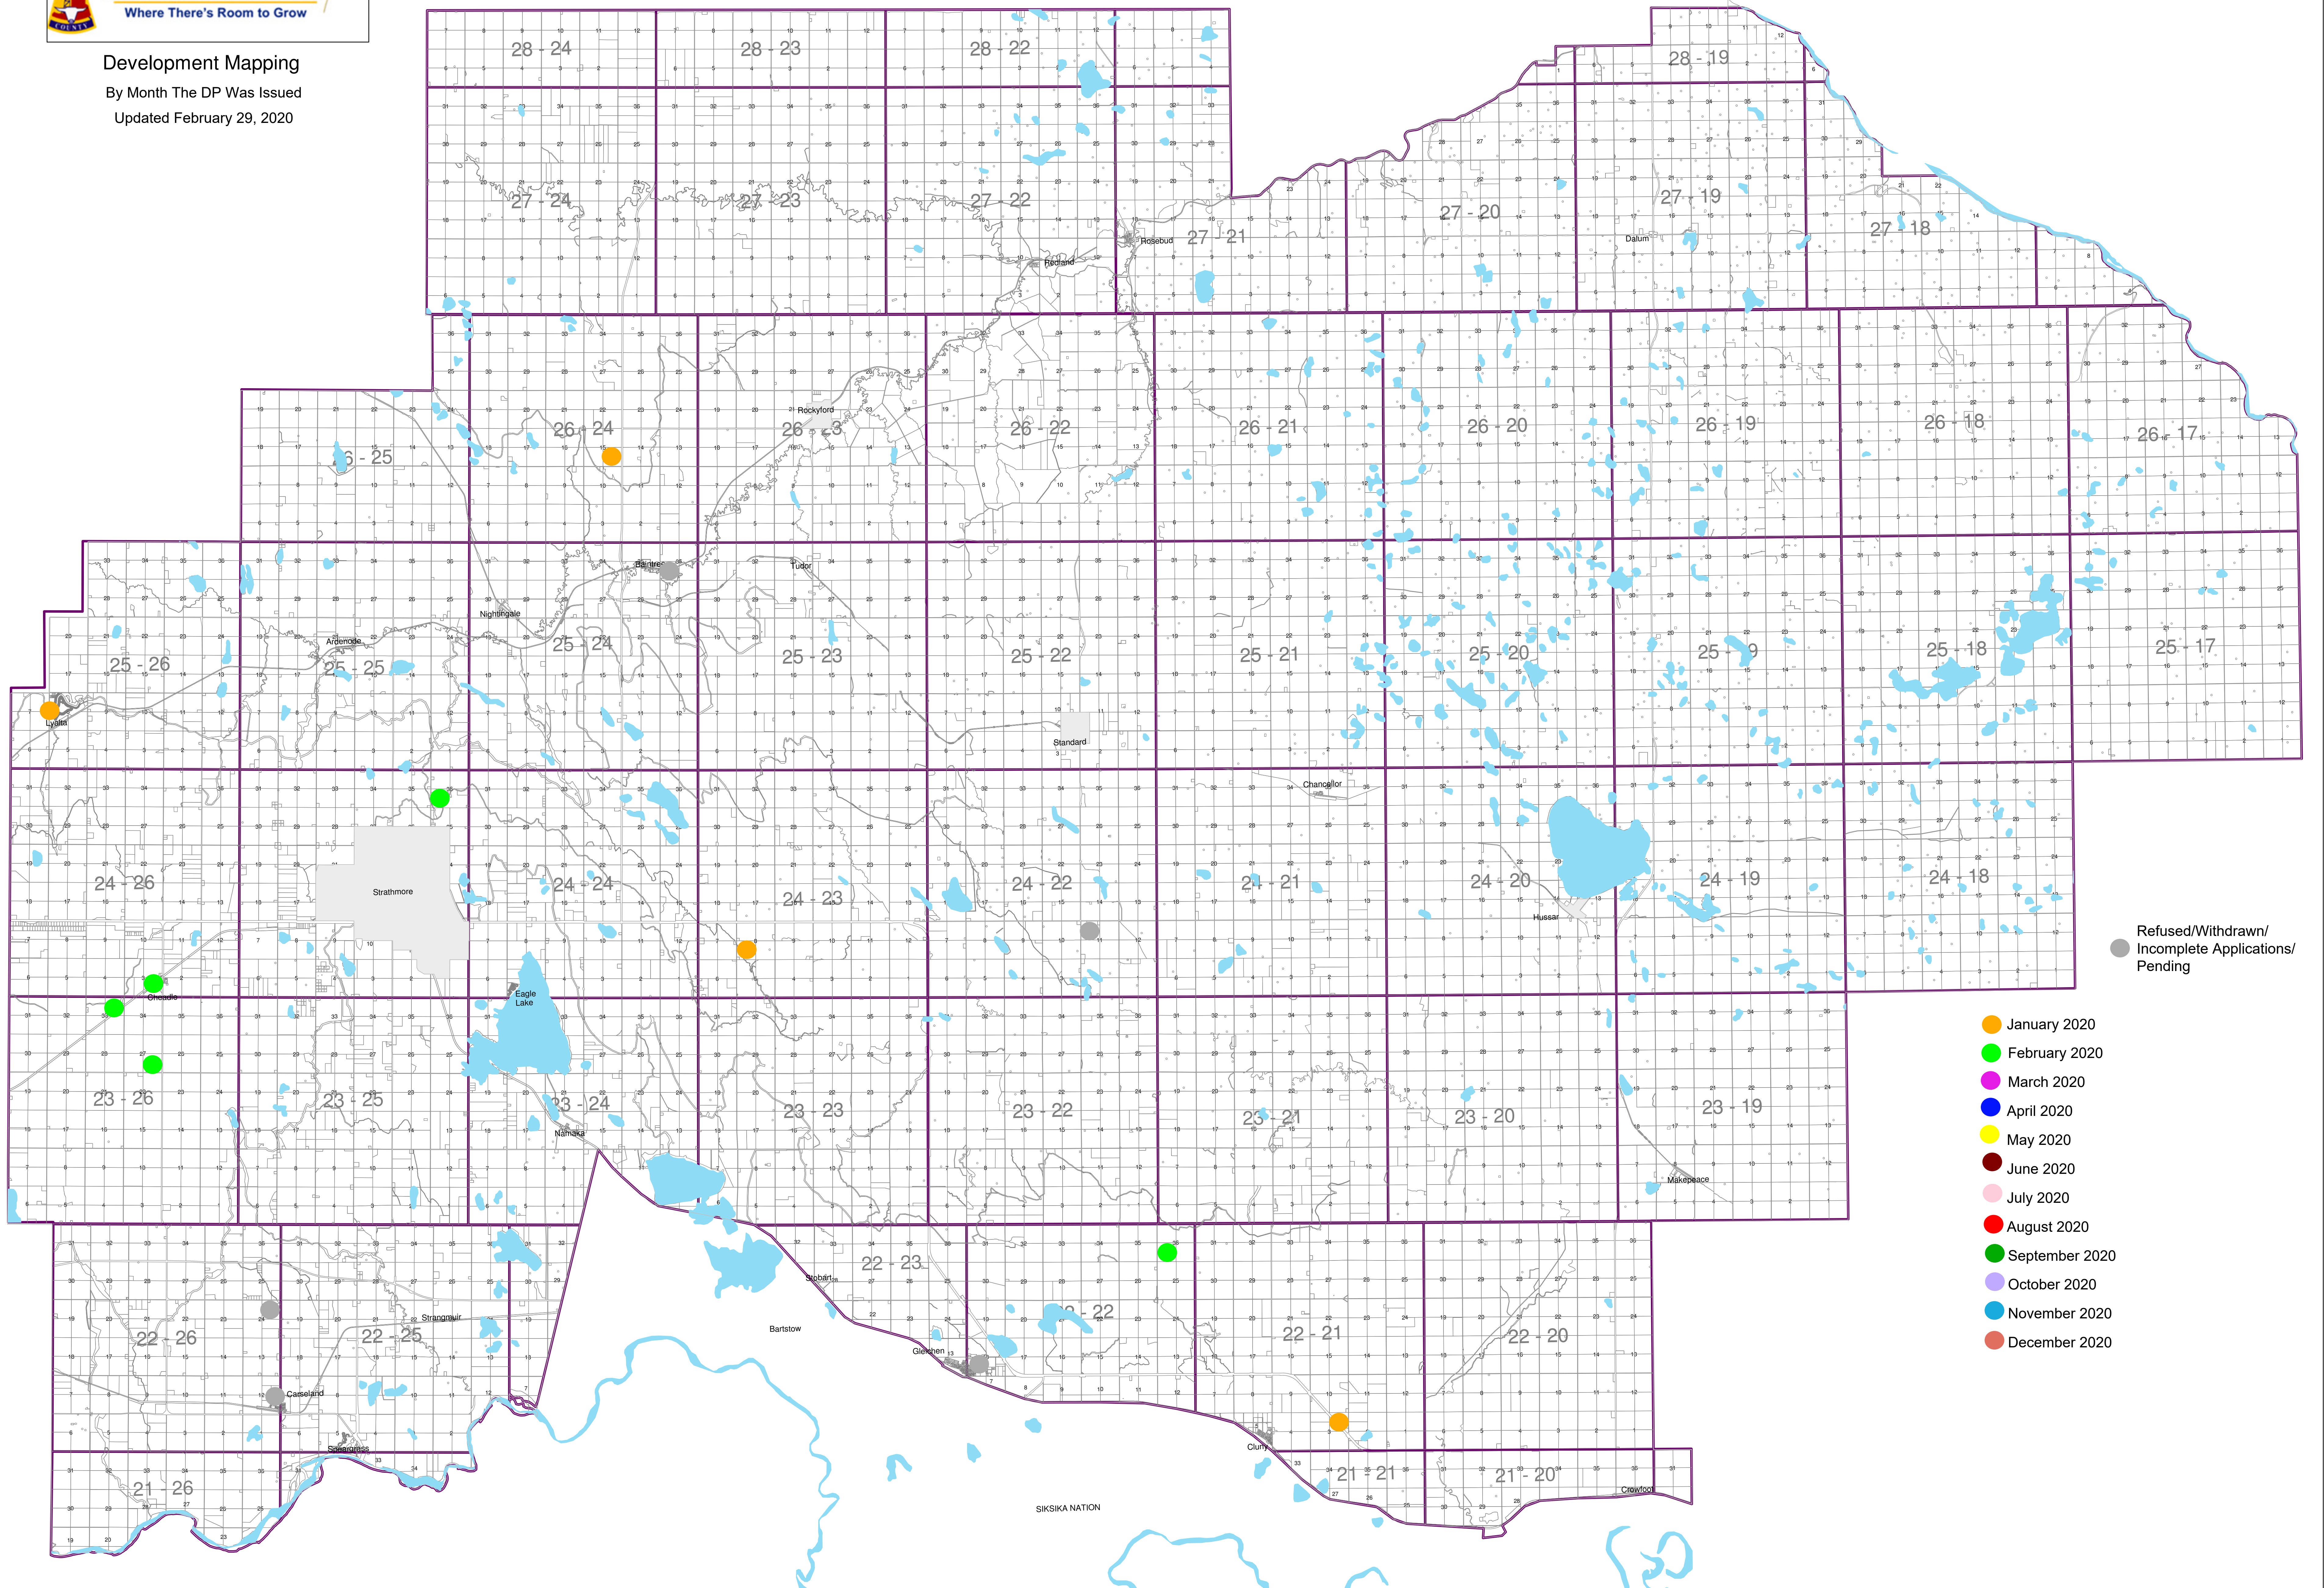

Development Mapping
By Month The DP Was Issued
Updated February 29, 2020

● Refused/Withdrawn/
Incomplete Applications/
Pending

- January 2020
- February 2020
- March 2020
- April 2020
- May 2020
- June 2020
- July 2020
- August 2020
- September 2020
- October 2020
- November 2020
- December 2020

Development Mapping

By Type of Development Permit Issued

Updated February 29, 2020

- FARM & ACCESSORY BUILDINGS
- DWELLING (Single Detached/Manufactured/Modular)
- HOME BASED BUSINESS (HBB)
- ADDITION
- INDUSTRIAL/COMMERCIAL (Automotive, Equestrian, etc)
- VARIANCE
- OTHER (Historic, Tower, RV Storage, Greenhouse)