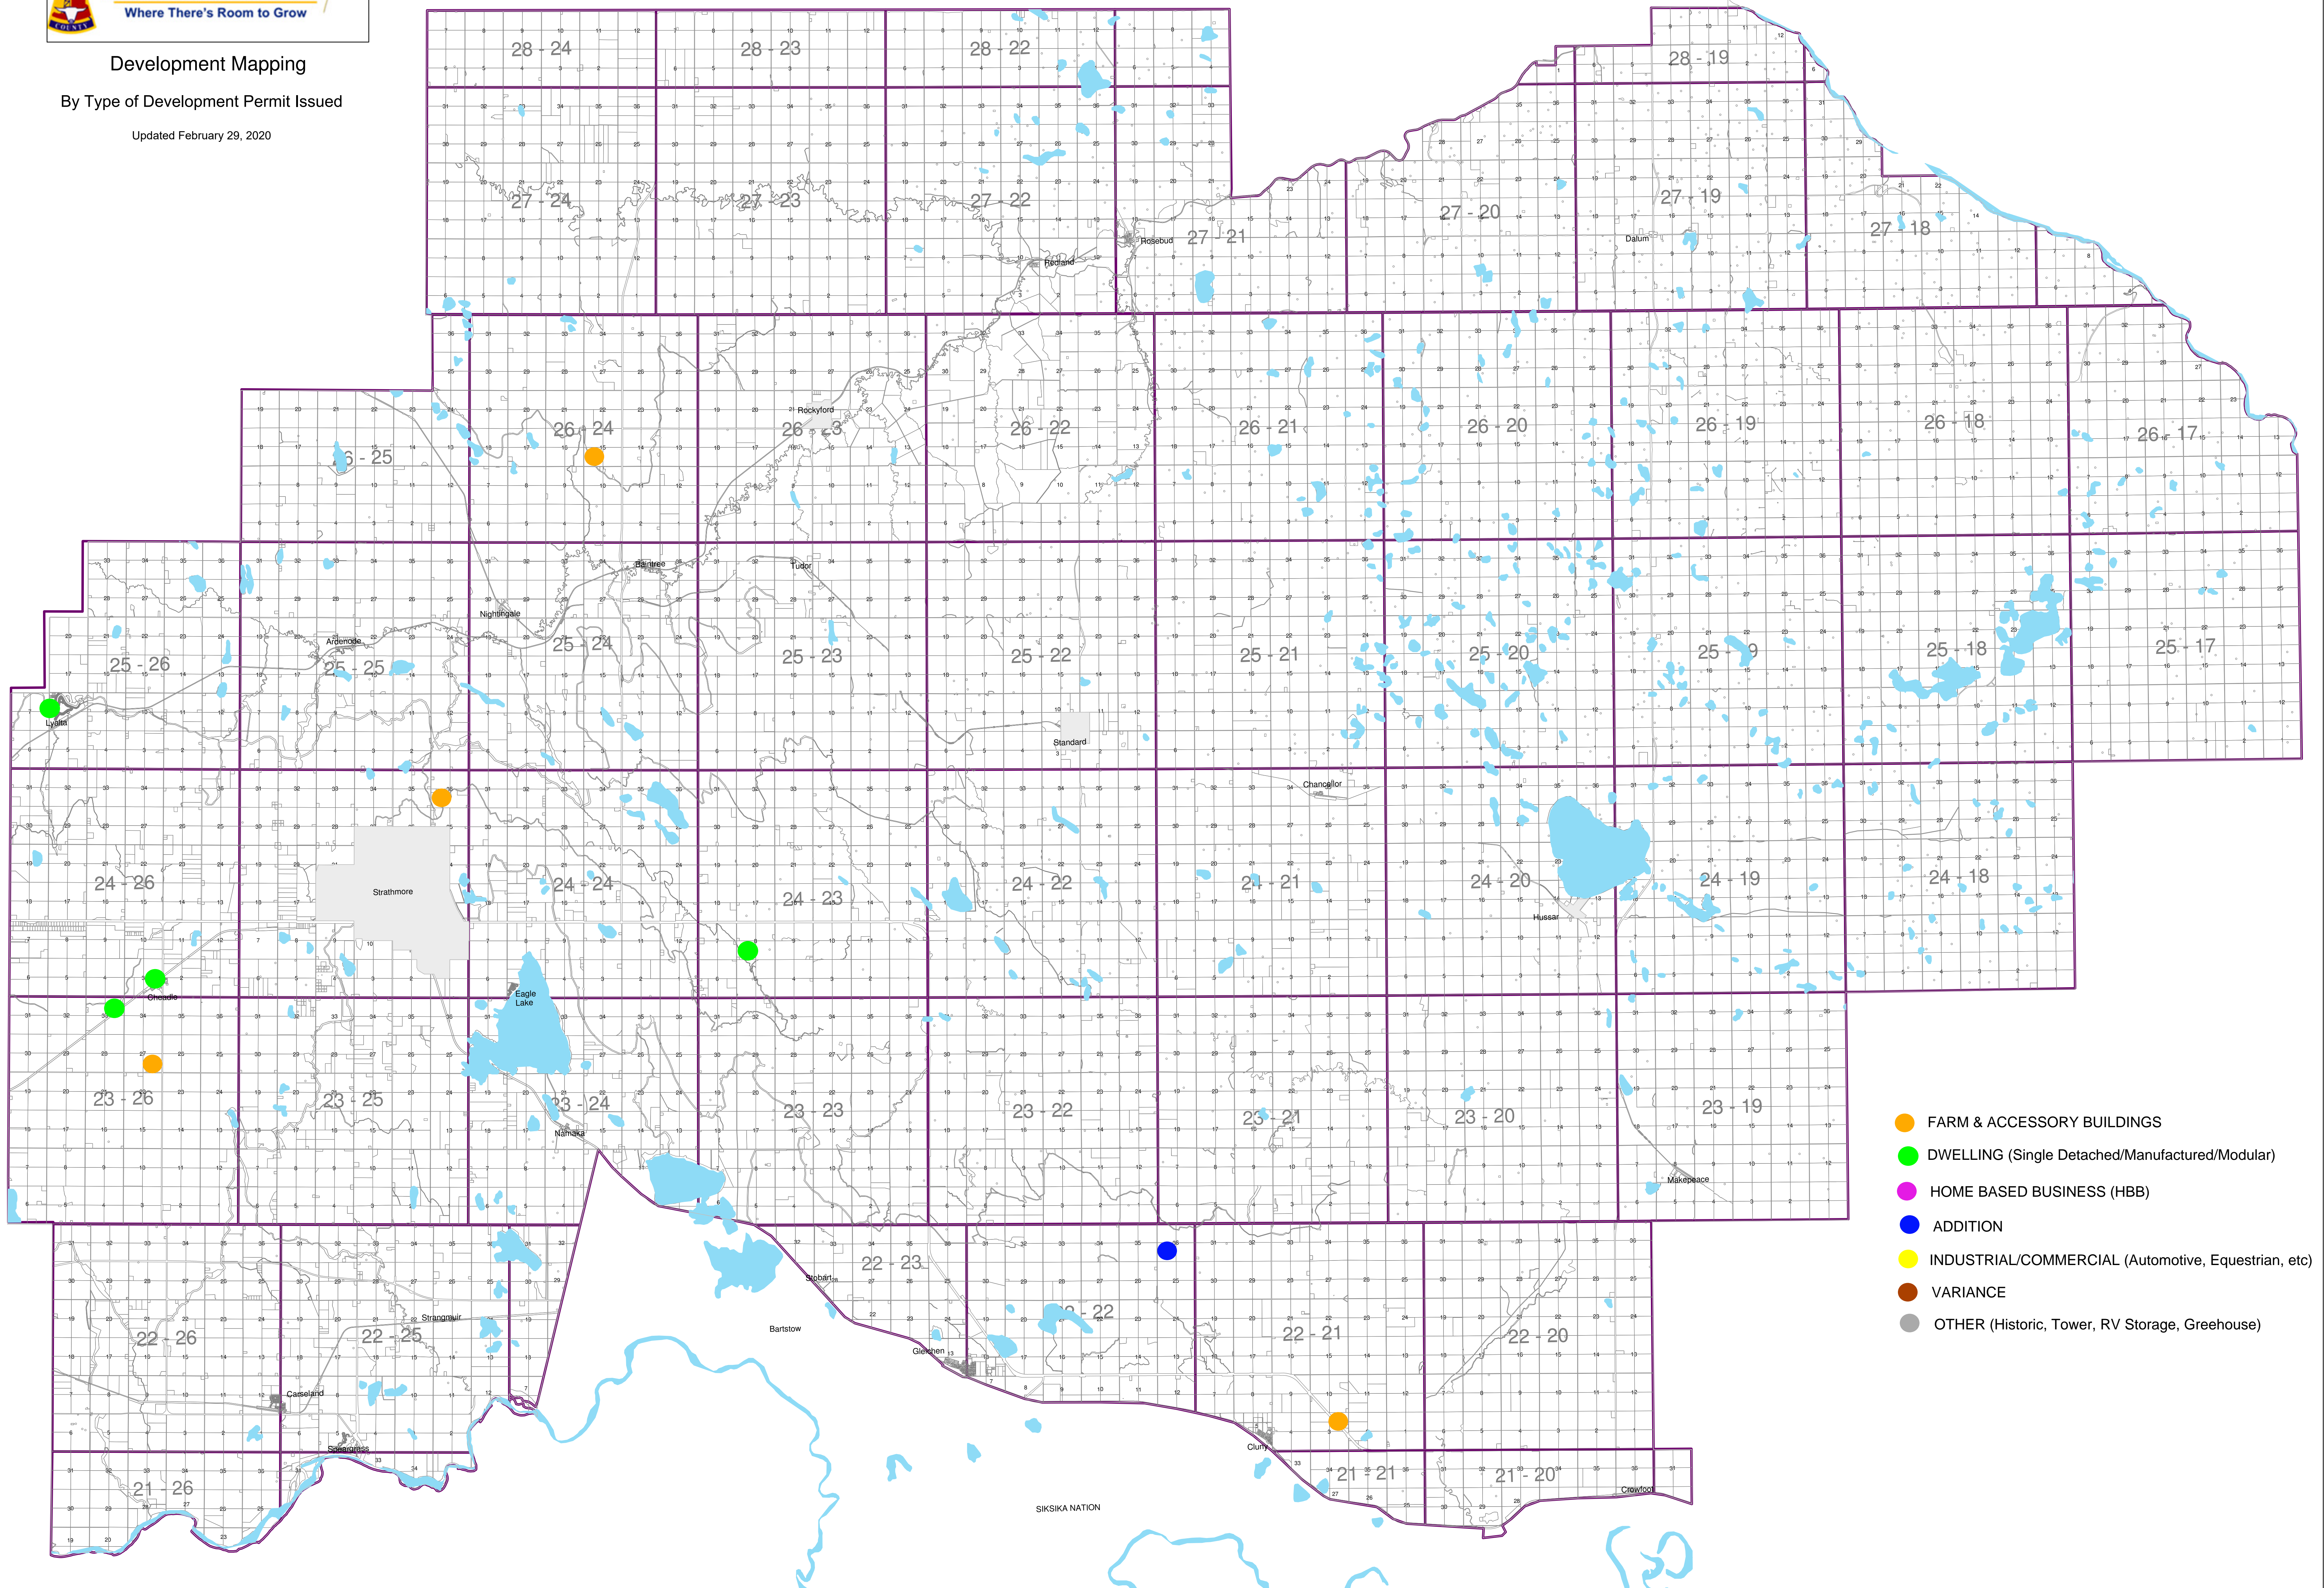

Development Mapping
By Month The DP Was Issued
Updated February 29, 2020

● Refused/Withdrawn/
Incomplete Applications/
Pending

- January 2020
- February 2020
- March 2020
- April 2020
- May 2020
- June 2020
- July 2020
- August 2020
- September 2020
- October 2020
- November 2020
- December 2020

Development Mapping

By Type of Development Permit Issued

Updated February 29, 2020

- FARM & ACCESSORY BUILDINGS
- DWELLING (Single Detached/Manufactured/Modular)
- HOME BASED BUSINESS (HBB)
- ADDITION
- INDUSTRIAL/COMMERCIAL (Automotive, Equestrian, etc)
- VARIANCE
- OTHER (Historic, Tower, RV Storage, Greenhouse)